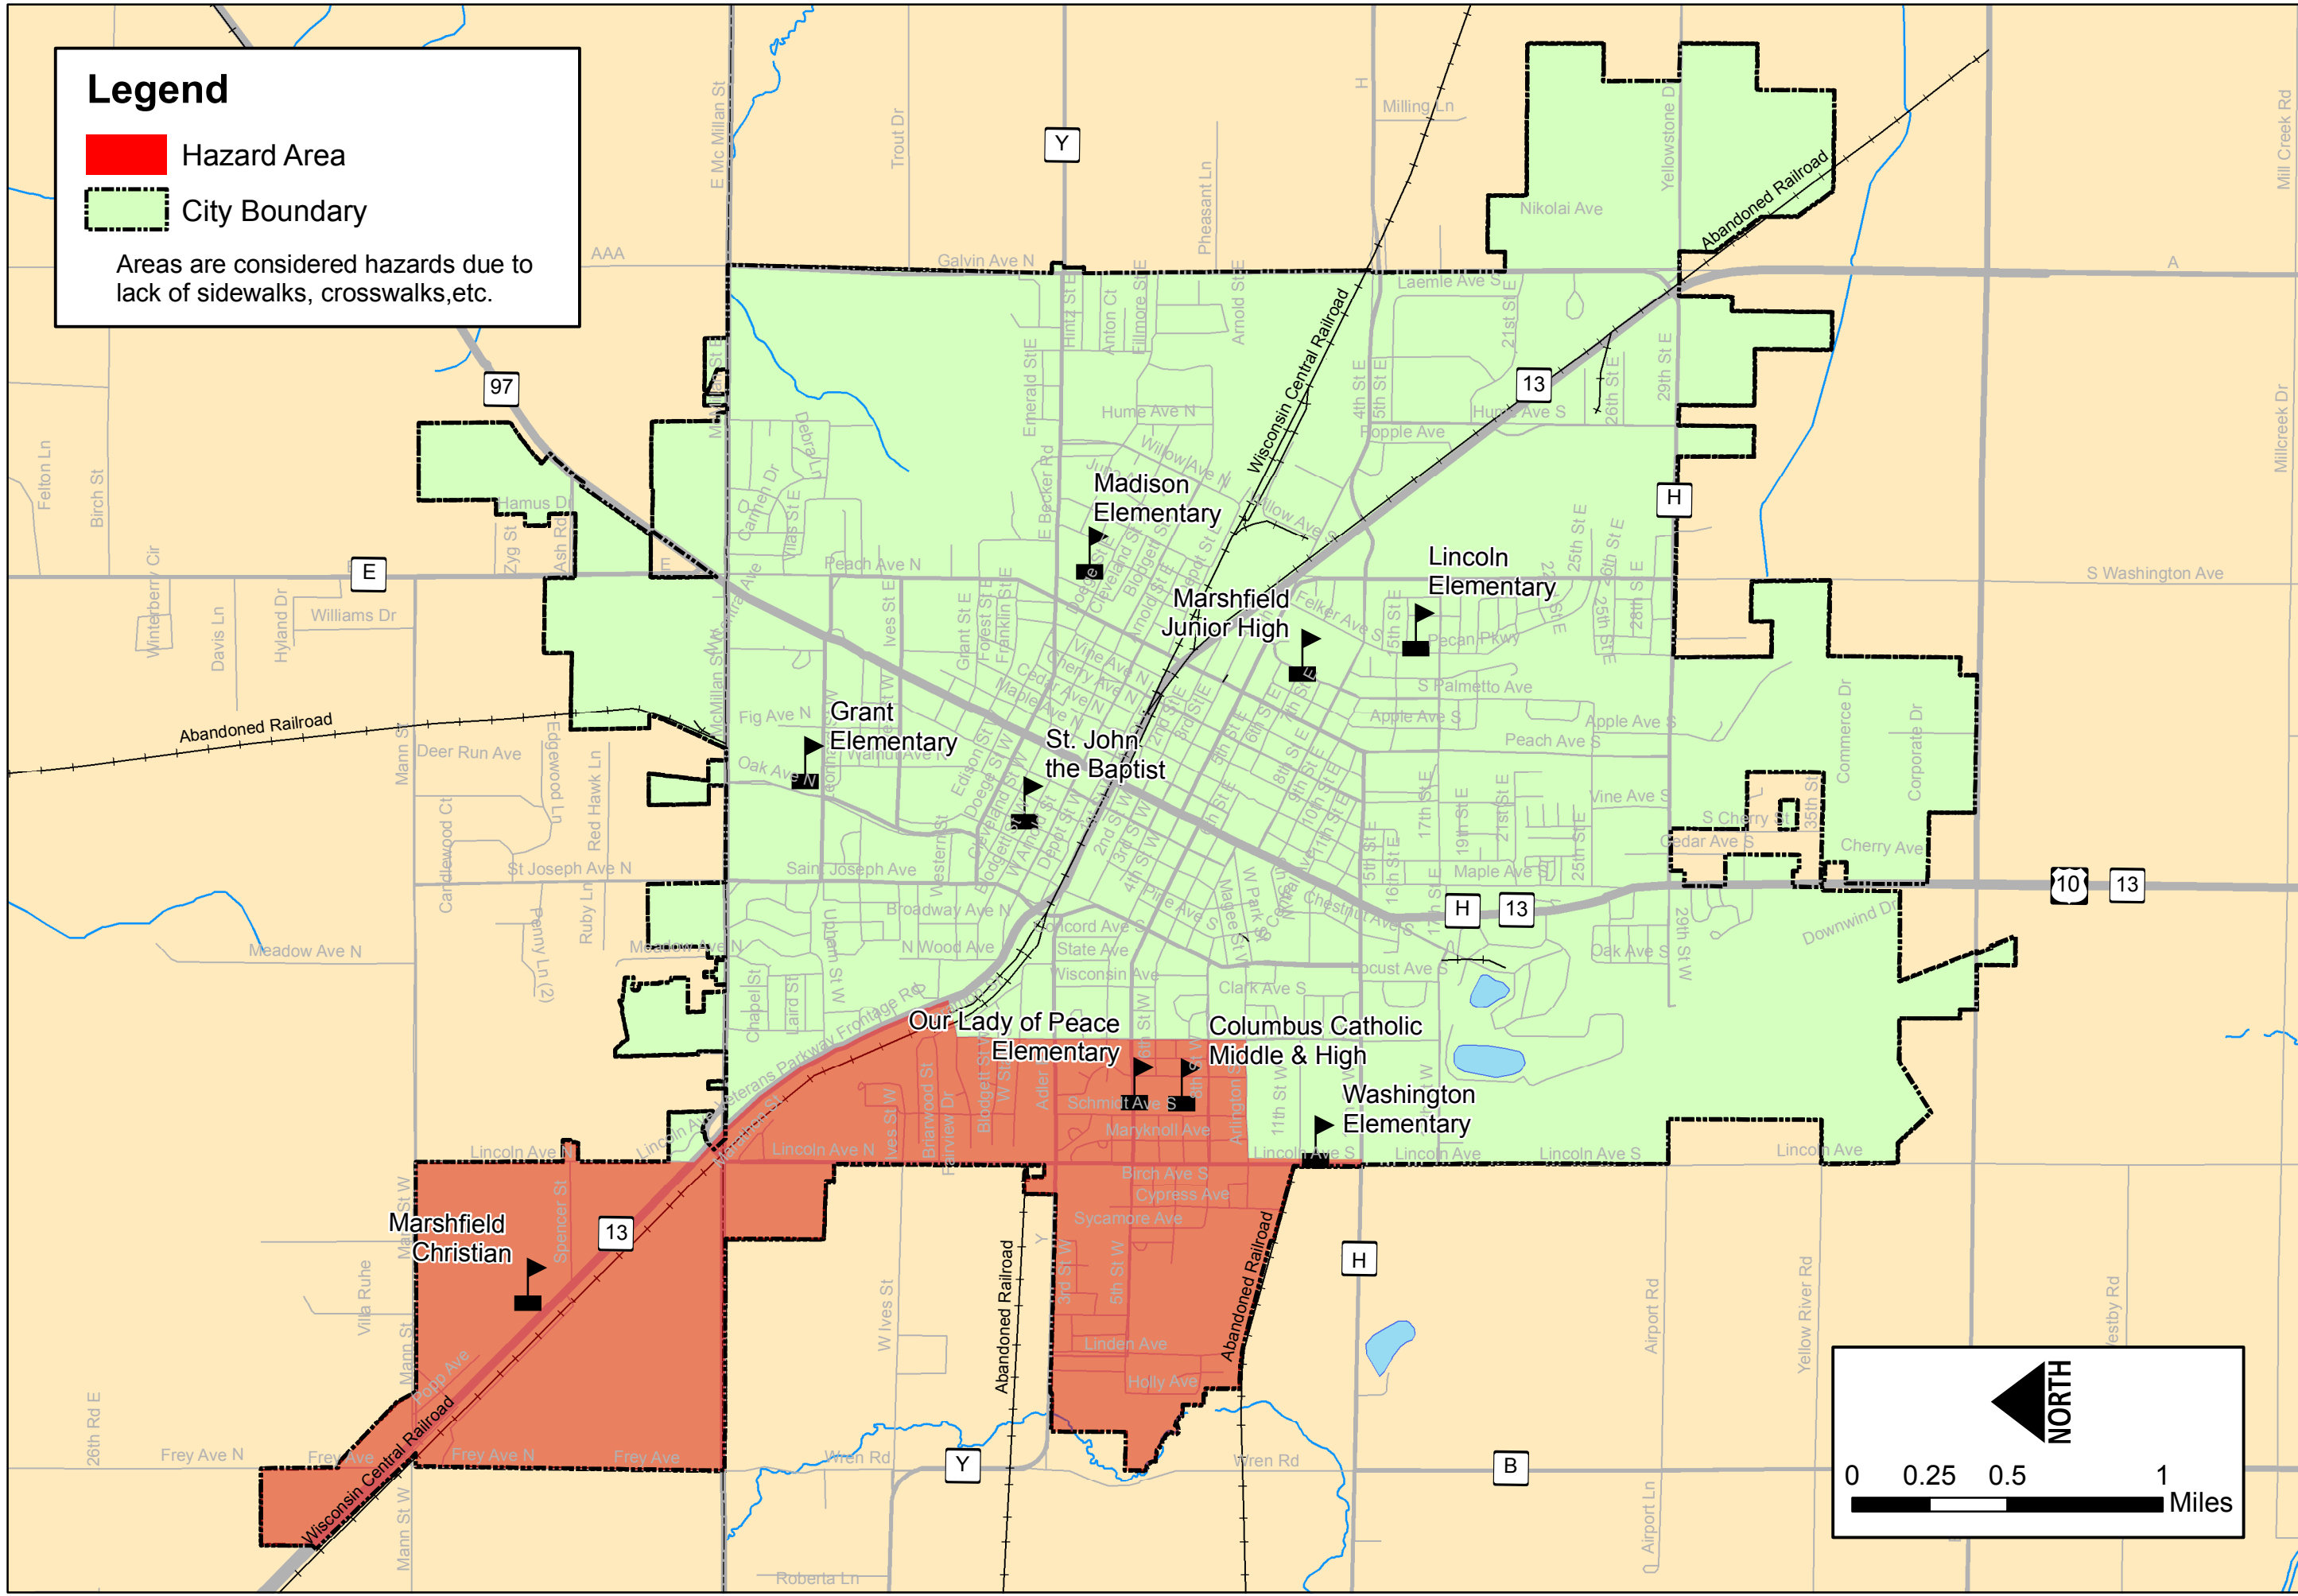

Legend

 Hazard Area

 City Boundary

Areas are considered hazards due to lack of sidewalks, crosswalks, etc.

Marshfield Safe Routes to School Plan

Marshfield, Wisconsin

Hazard Area Map