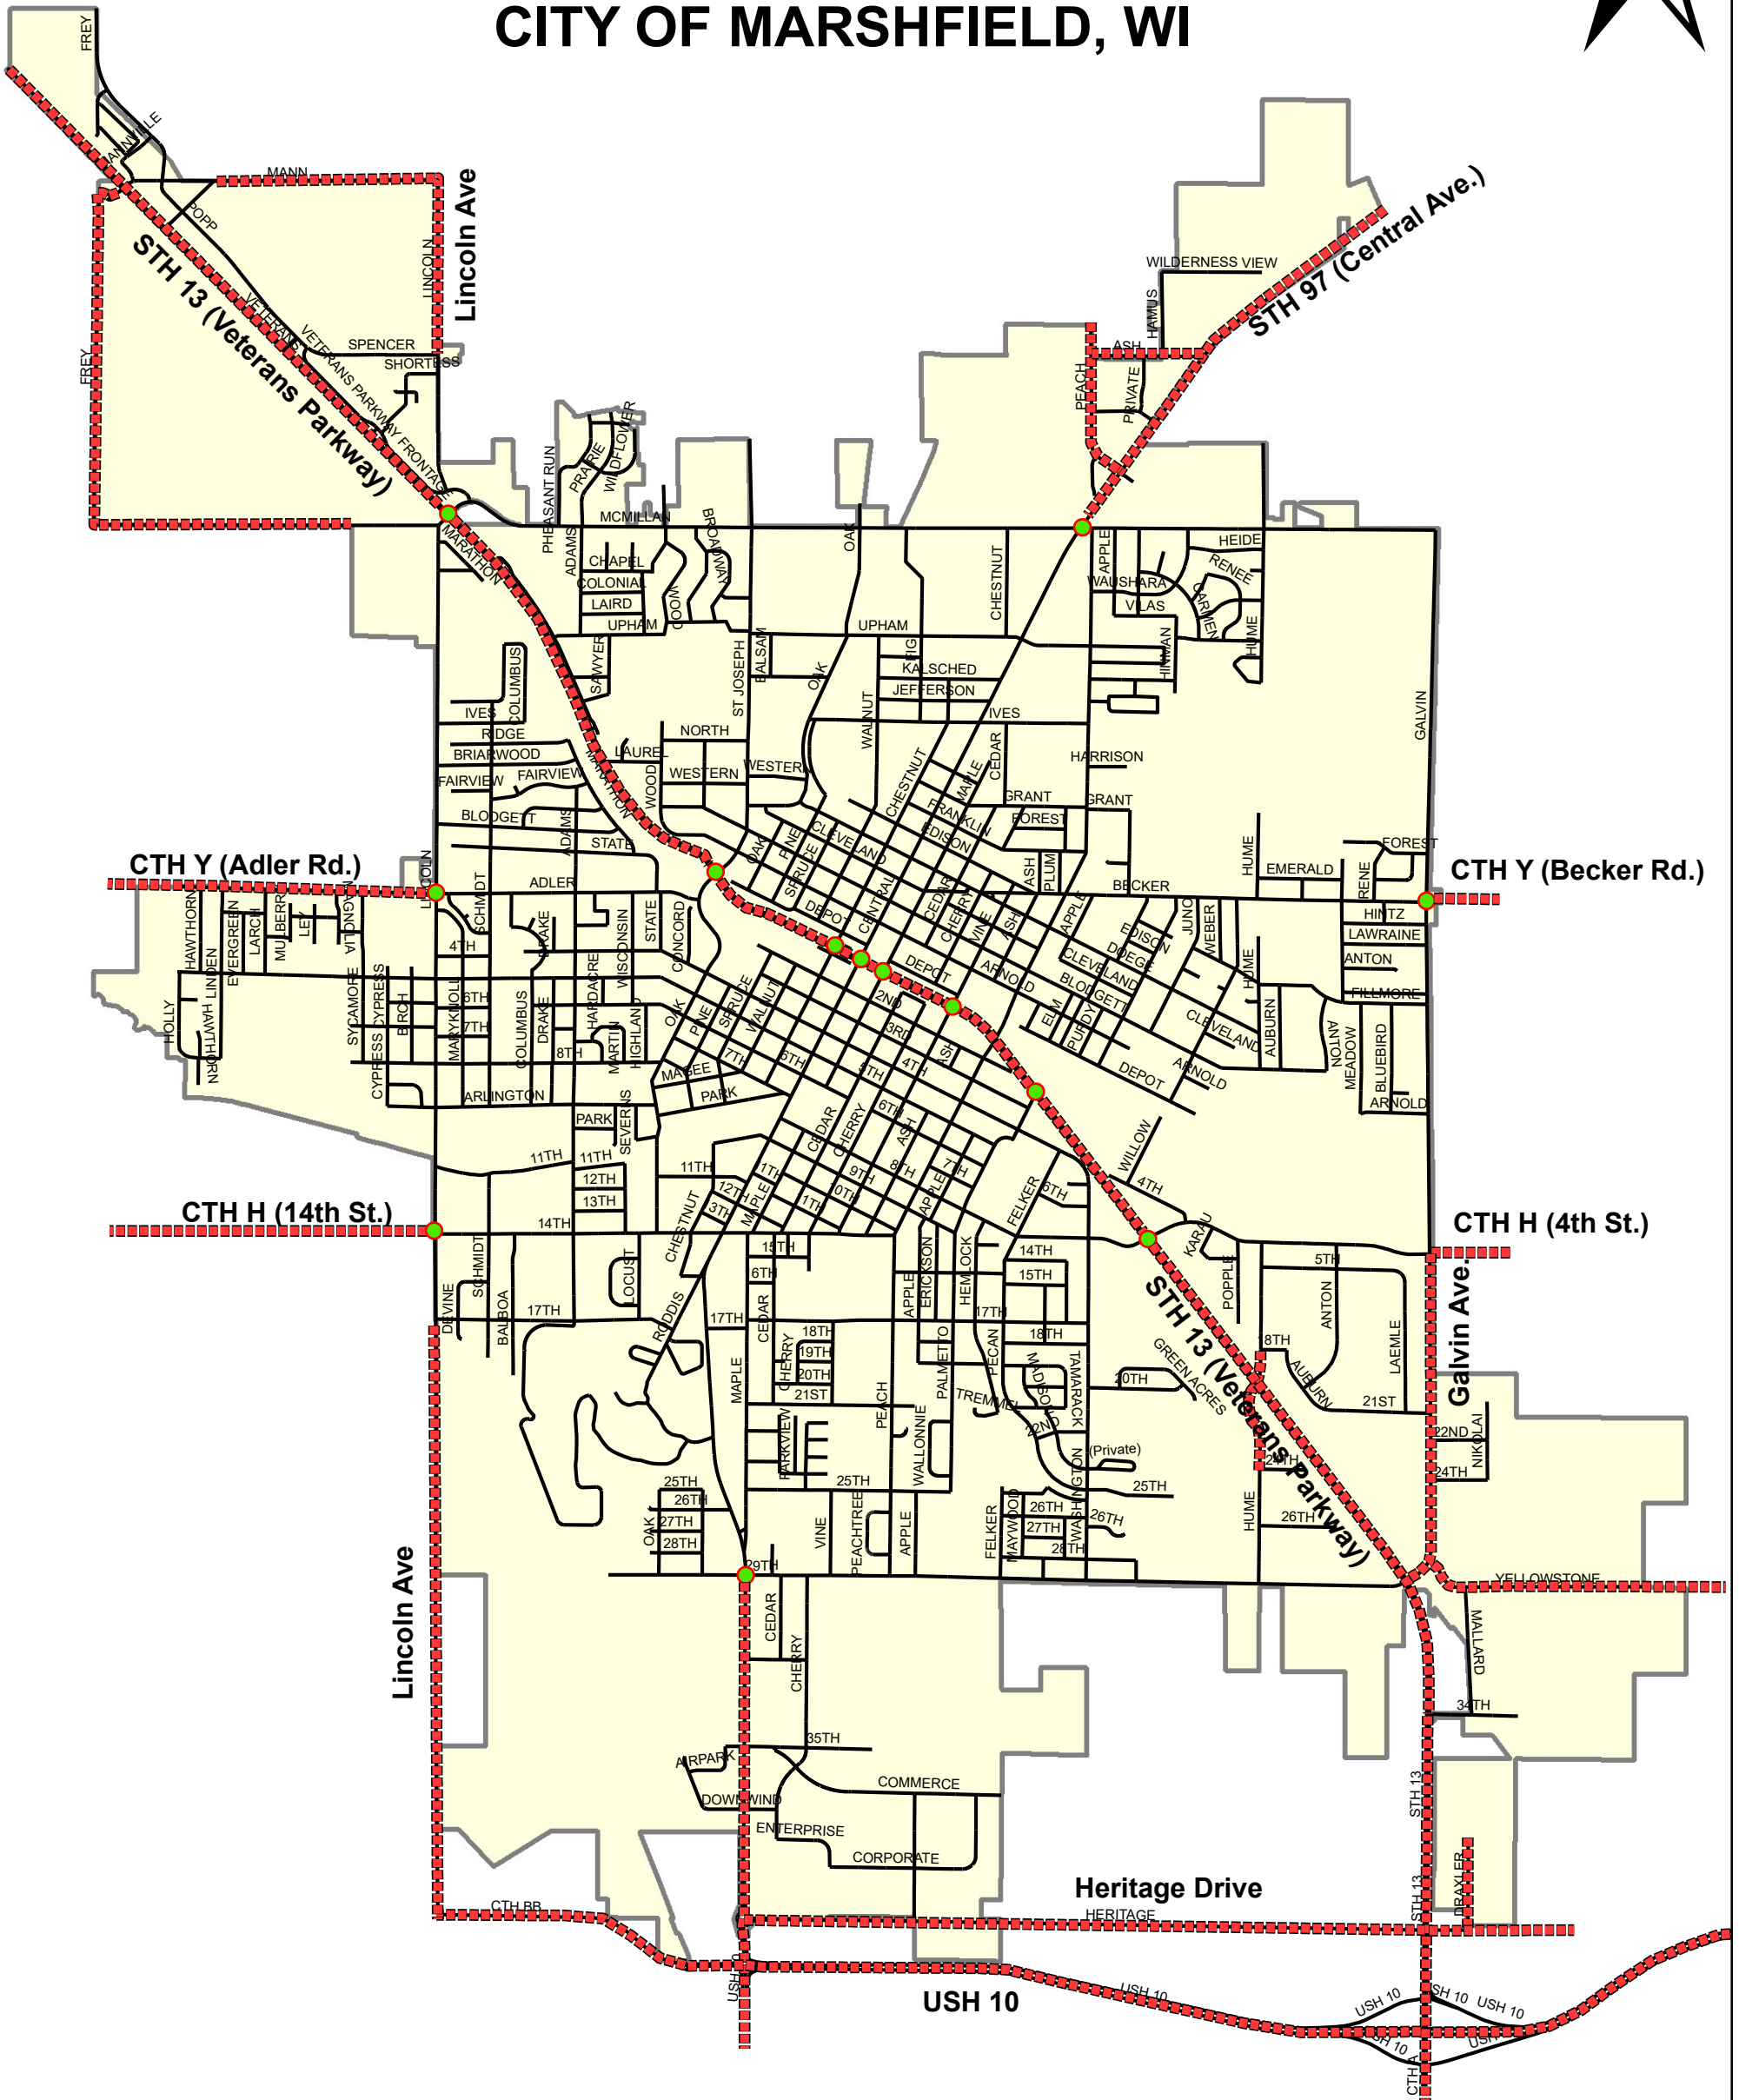

OFFICIAL MAP NEIGHBORHOOD ELECTRIC VEHICLE (NEV)

CITY OF MARSHFIELD, WI

 NEV CROSSINGS ONLY

 NEV USE PROHIBITED