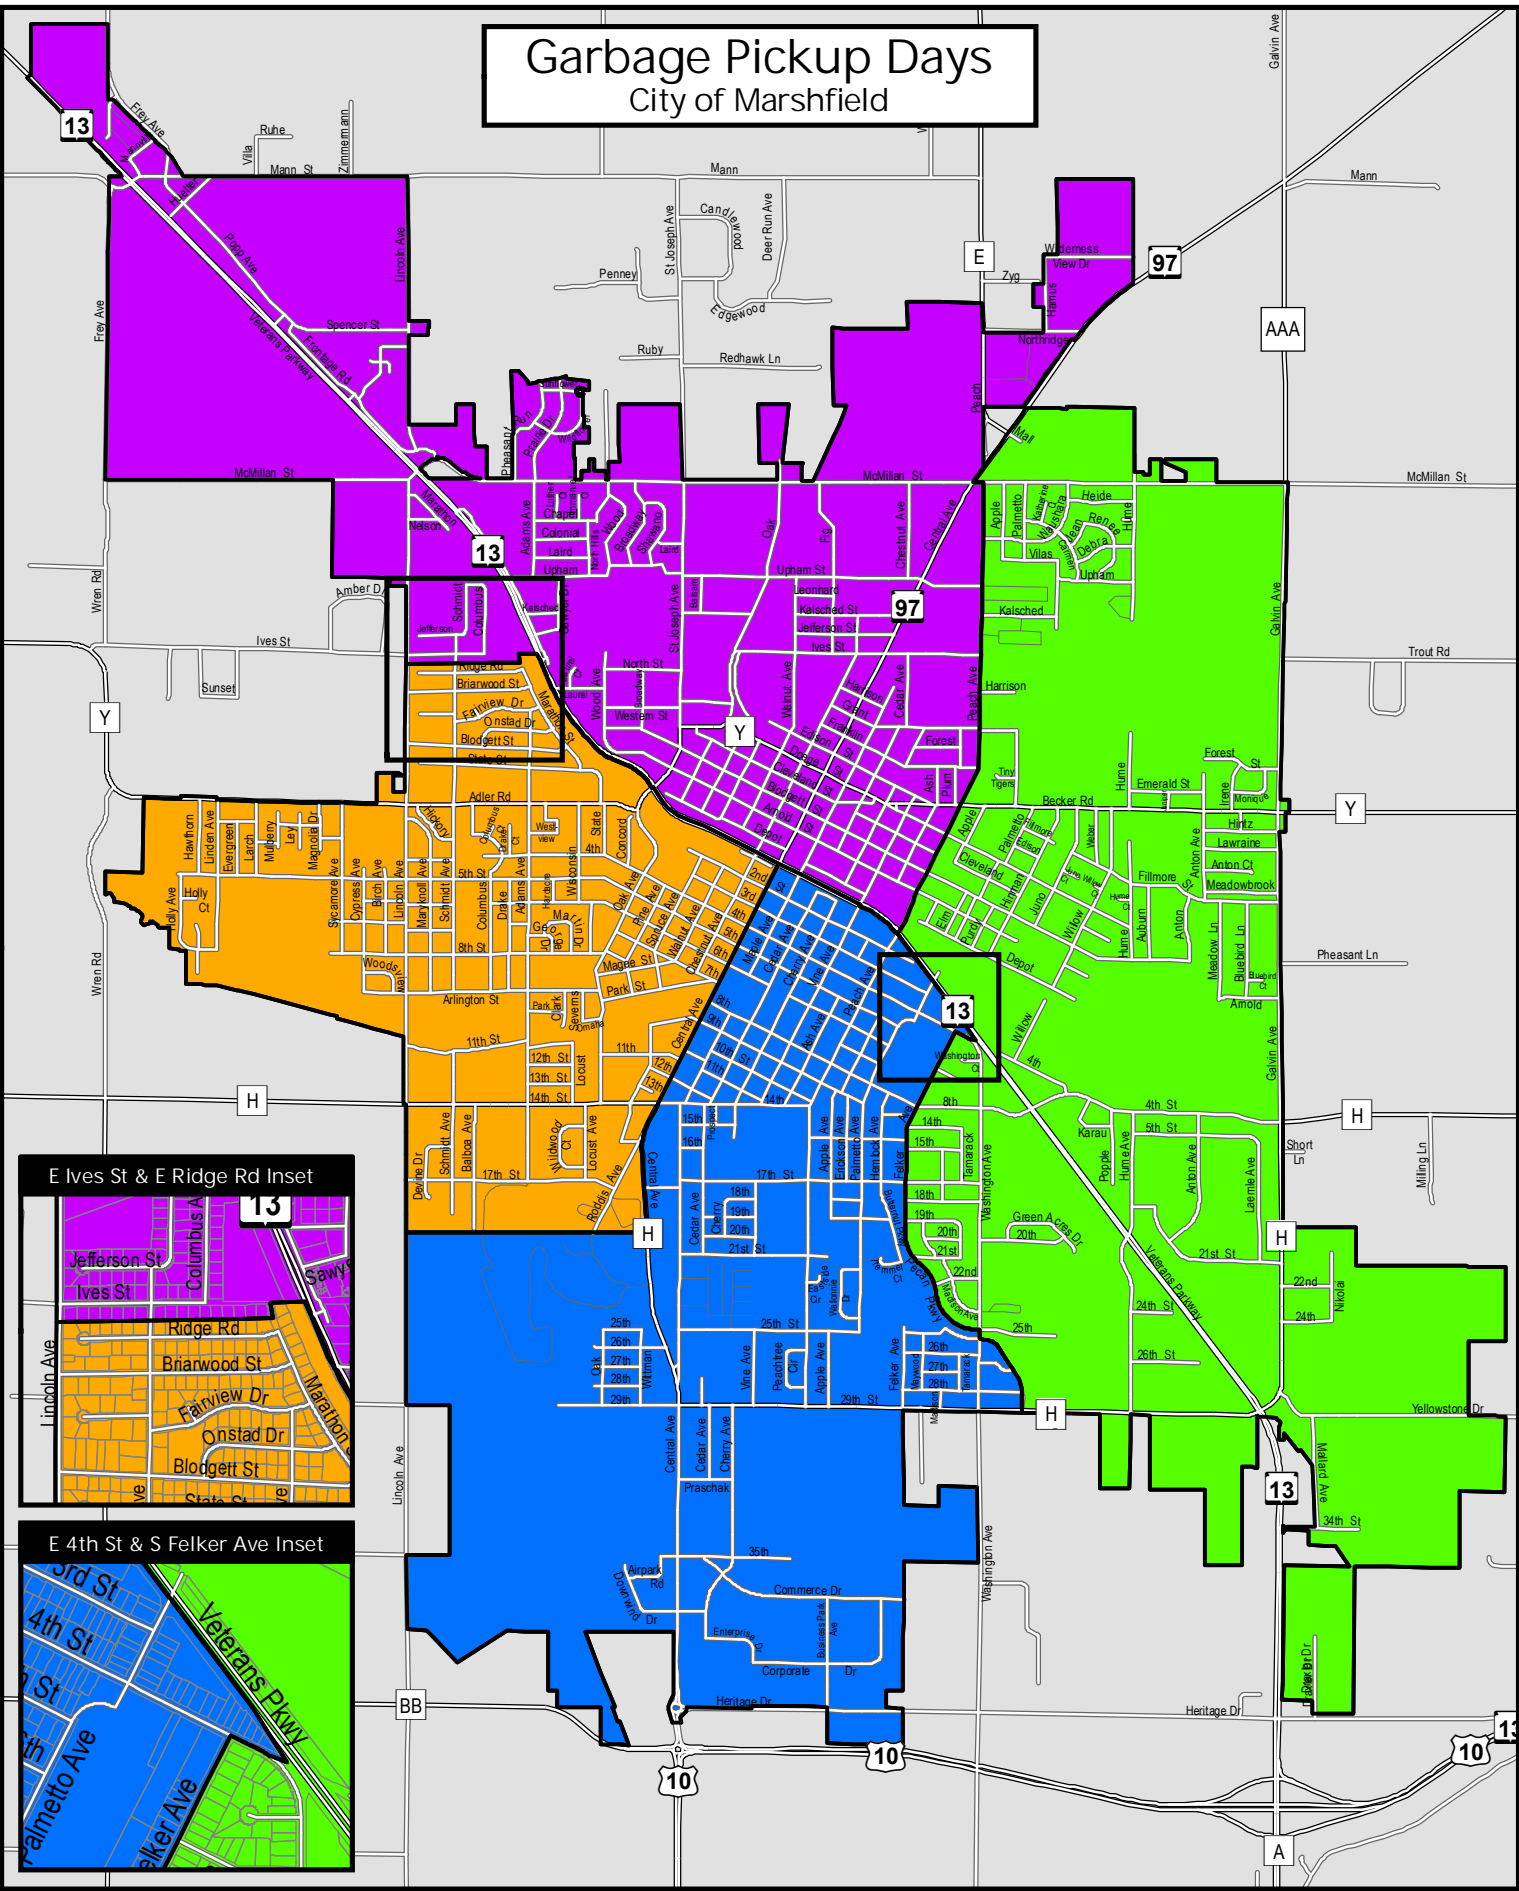

Garbage Pickup Days

City of Marshfield

Collection Day

- Monday
- Tuesday
- Wednesday
- Thursday