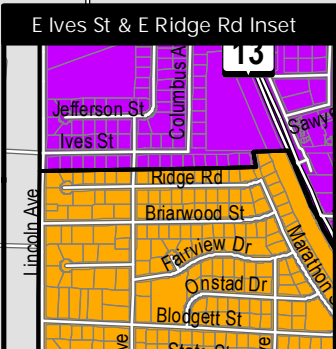

Garbage Pickup Days

City of Marshfield

Collection Day

- Monday
- Tuesday
- Wednesday
- Thursday